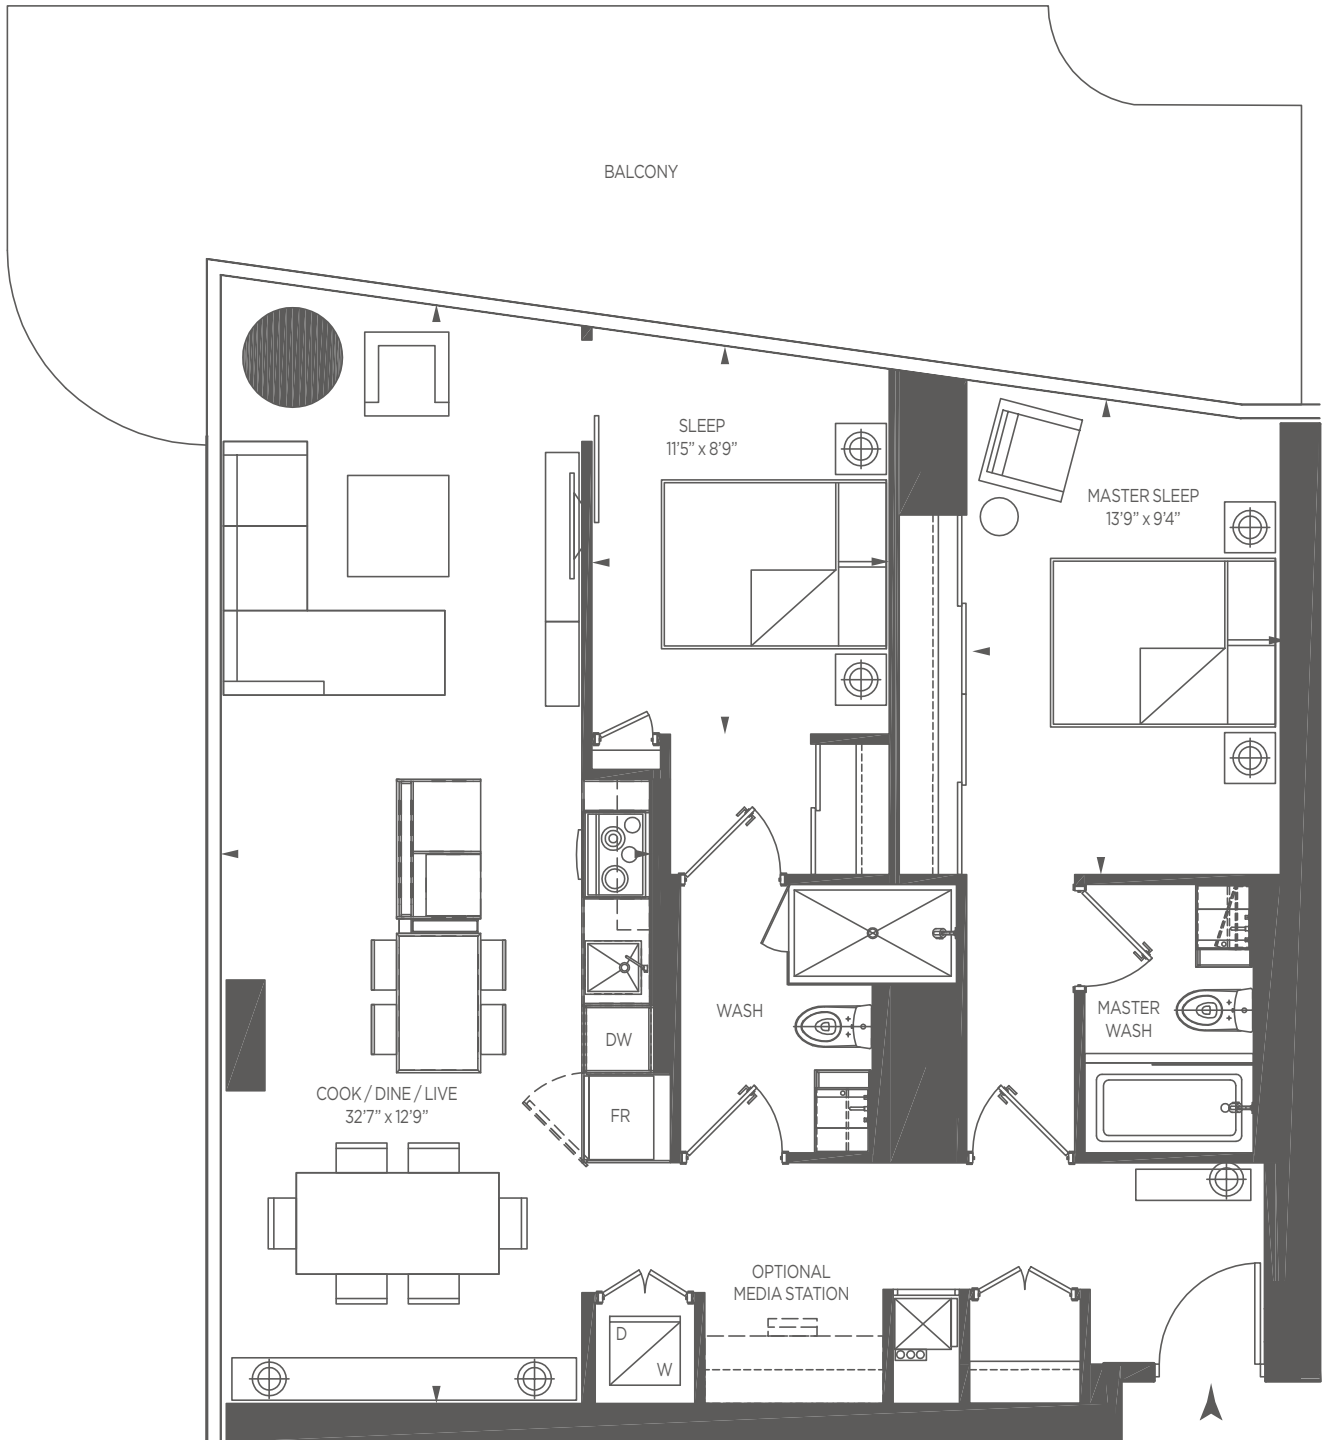

# 1038 SQ.FT.

## 2 BEDROOM

Hope.

ONE BLOOR  
/ TORONTO /

**GREAT GULF**

All dimensions are approximate. Sizes and specifications are subject to change without notice. E. & O.E. Actual usable floor space varies from stated floor area. All furniture is for illustrate purposes only. Balcony sizes will vary from floor to floor due to the architectural design of building.