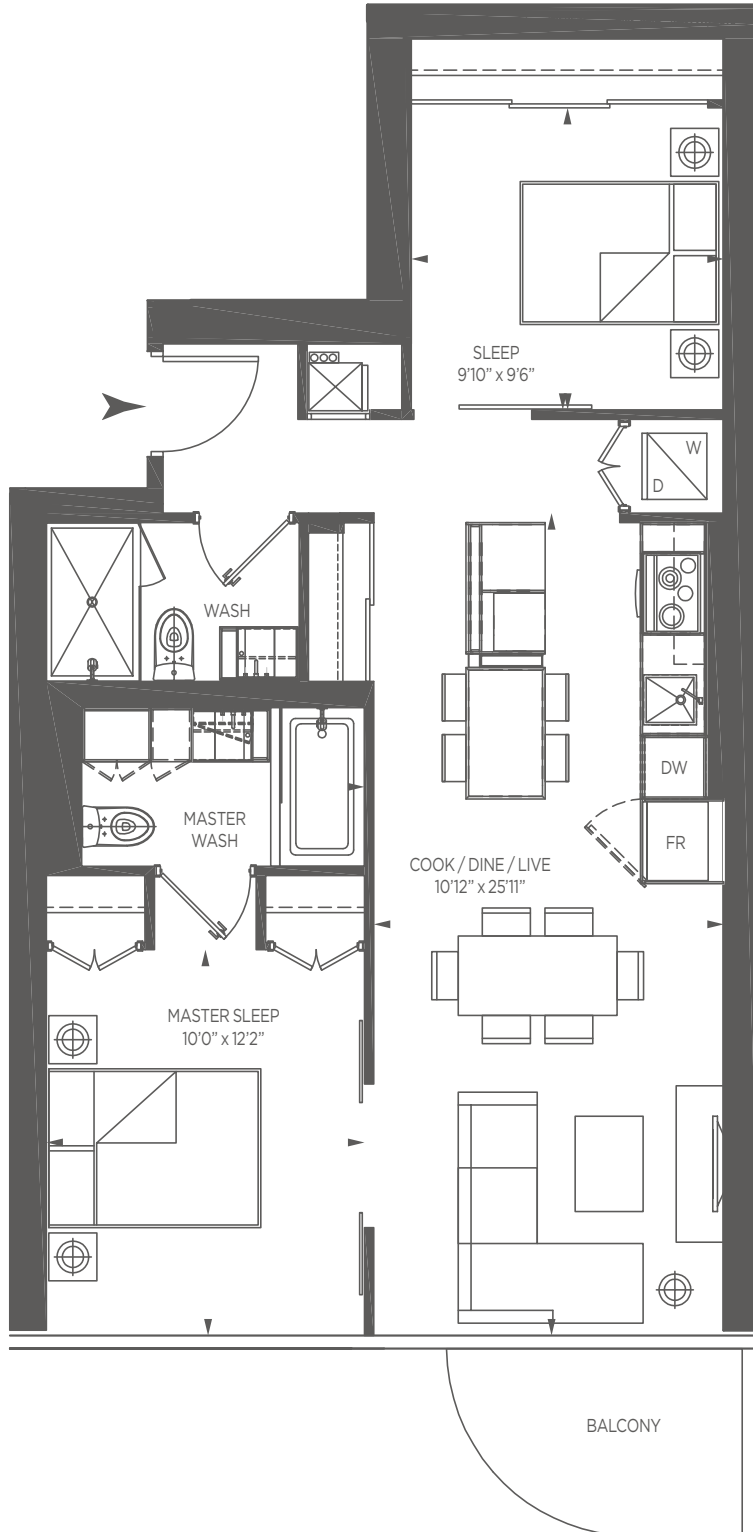

829 SQ.FT.

2 BEDROOM

Fame.

FLOOR 39 - 59

ONE BLOOR

/ TORONTO /

GREAT GULF

All dimensions are approximate. Sizes and specifications are subject to change without notice. E. & O.E. Actual usable floor space varies from stated floor area. All furniture is for illustrate purposes only. Balcony sizes will vary from floor to floor due to the architectural design of building.